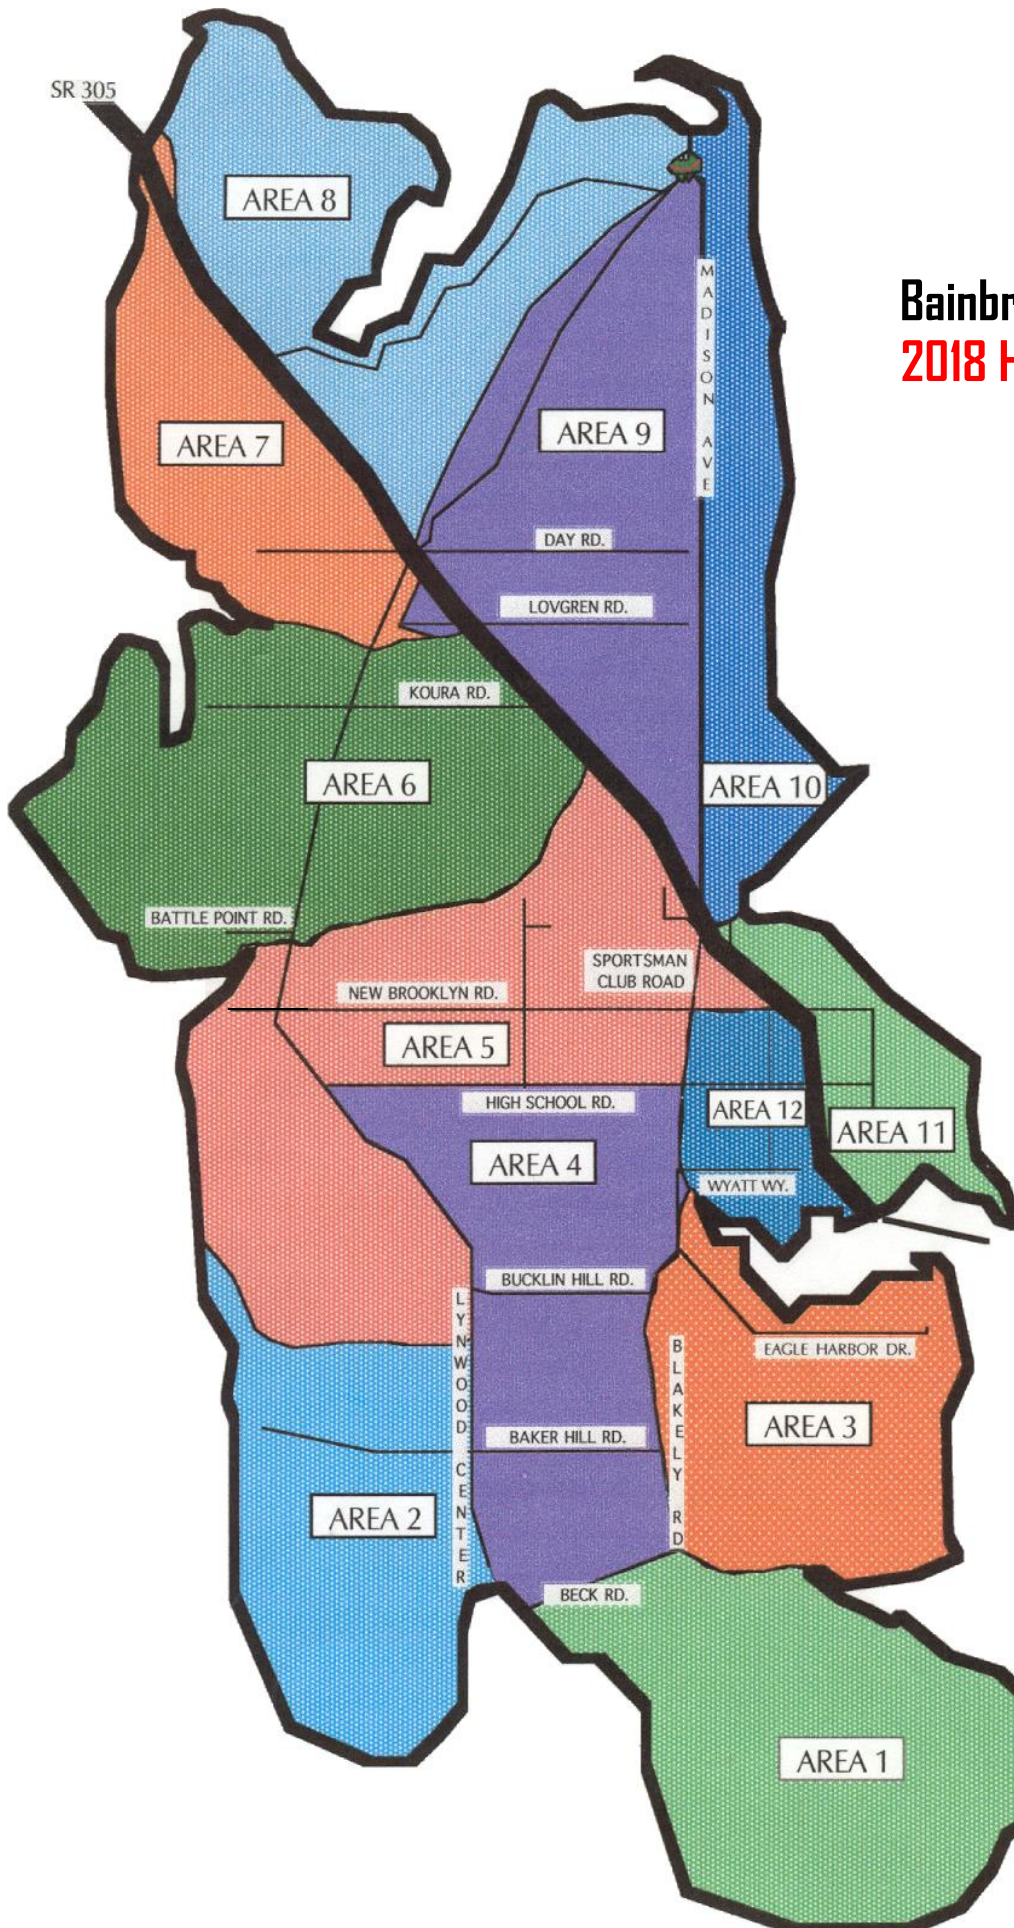

Bainbridge Island Fire Department 2018 Holiday Music Truck Schedule

5:00 p.m. to 9:00 p.m.

- AREA 1 Wednesday 12/12**
South of Beck Rd and Blakely Ave
- AREA 2 Thursday 12/13**
West of Lynwood Ctr Rd, including Baker Hill and Crystal Springs/Pt White
- AREA 3 Friday 12/14**
East of Blakely Ave, south of Eagle Harbor, north of Blakely Harbor
- AREA 4 Saturday 12/15**
South of High School Rd, north of Beck Rd, east of Lynwood Ctr Rd, west of Blakely Ave
- AREA 5 Sunday 12/16**
West of Fletcher Bay Rd, south of Battle Pt Dr, north of High School Rd, west of Hwy 305
- AREA 6 Monday 12/17**
South of Manzanita Bay, north of Battle Point Dr, west of Hwy 305 & Koura Rd
- AREA 7 Tuesday 12/18**
West of Miller Rd and Hwy 305, including Peterson Hill Rd and Reitan Rd
- AREA 8 Wednesday 12/19**
East of Hwy 305 between Agate Pass and Phelps Rd, including Lafayette Ave
- AREA 9 Thursday 12/20**
East of Hwy 305 between Phelps Rd and Madison Ave North
- AREA 10 Friday 12/21**
East of Madison Ave North, including Pt Monroe Dr and Manitou Beach
- AREA 11 Saturday 12/22**
East of Hwy 305 between Manitou Beach and the ferry terminal
- AREA 12 Sunday 12/23**
Sportsman Club, North Town, Capstan Dr, Commodore Ln, Weaver Rd
- AREA 13 Monday 12/24**
All points not included in area 12 East of Sportsmans Club Rd, west of 305, between New Brooklyn and Eagle Harbor