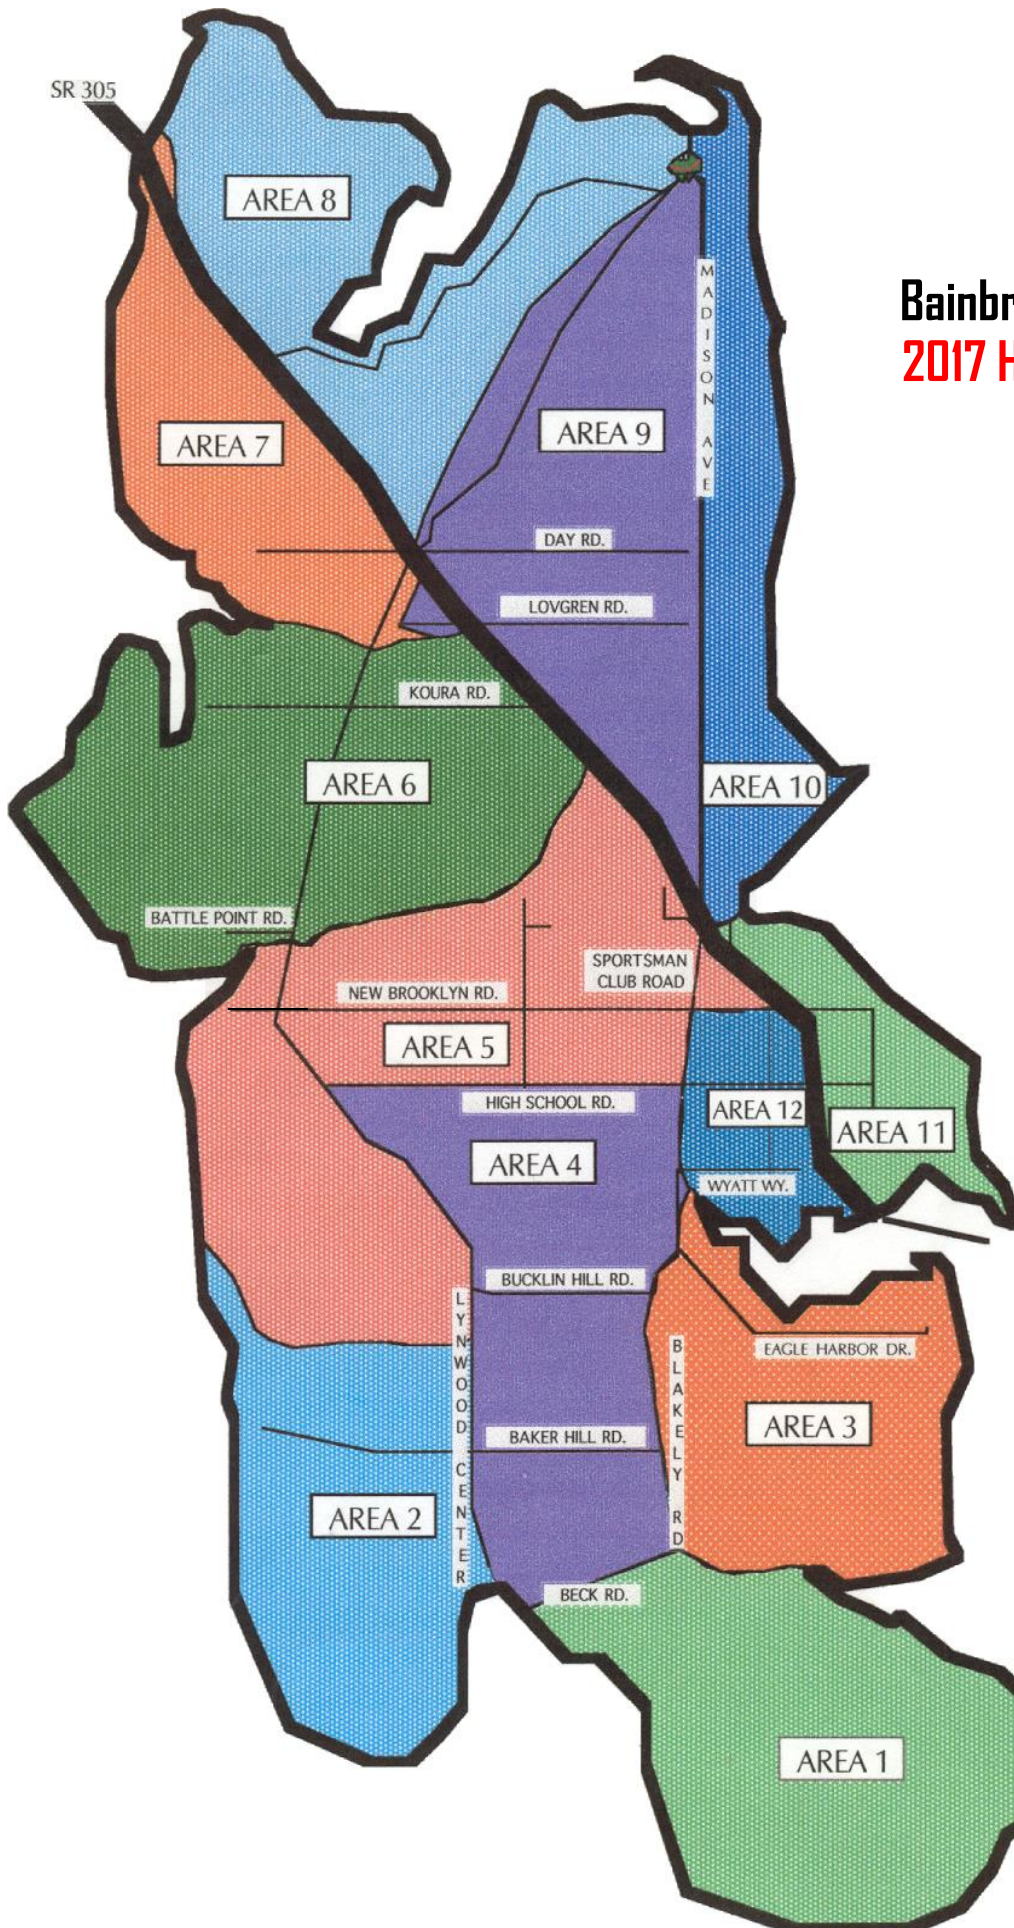

Bainbridge Island Fire Department 2017 Holiday Music Truck Schedule 5:00 p.m. to 9:00 p.m.

- AREA 1 Monday 12/11**
South of Beck Rd and Blakely Ave
- AREA 2 Tuesday 12/12**
West of Lynwood Ctr Rd, including Baker Hill and Crystal Springs/Pt White
- AREA 3 Thursday 12/14**
East of Blakely Ave, south of Eagle Harbor, north of Blakely Harbor
- AREA 4 Friday 12/15**
South of High School Rd, north of Beck Rd, east of Lynwood Ctr Rd, west of Blakely Ave
- AREA 5 Saturday 12/16**
West of Fletcher Bay Rd, south of Battle Pt Dr, north of High School Rd, west of Hwy 305
- AREA 6 Sunday 12/17**
South of Manzanita Bay, north of Battle Point Dr, west of Hwy 305 & Koura Rd
- AREA 7 Monday 12/18**
West of Miller Rd and Hwy 305, including Peterson Hill Rd and Reitan Rd
- AREA 8 Tuesday 12/19**
East of Hwy 305 between Agate Pass and Phelps Rd, including Lafayette Ave
- AREA 9 Wednesday 12/20**
East of Hwy 305 between Phelps Rd and Madison Ave North
- AREA 10 Thursday 12/21**
East of Madison Ave North, including Pt Monroe Dr and Manitou Beach
- AREA 11 Friday 12/22**
East of Hwy 305 between Manitou Beach and the ferry terminal
- AREA 12 Saturday 12/23**
Sportsman Club, North Town, Capstan Dr, Commodore Ln, Weaver Rd
- AREA 13 Sunday 12/24**
All points not included in area 12 East of Sportsmans Club Rd, west of 305, between New Brooklyn and Eagle Harbor